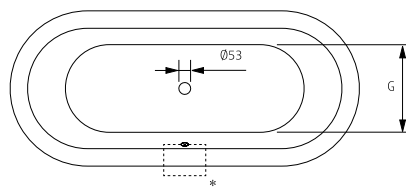

Options:

Outside finishing | Antislip | Tap holes

Hand Gilded feet in Gold, Silver or Copper leaf

Hand Gilded exterior in Gold, Silver or Copper leaf | Mother of Pearl or Glass tile mosaic exterior

1800 x 800

DENISE

DIMENSÕES - DIMENSIONS (mm)

1800	1800	800	535	1630	625	656	480	427	-	400	-	-	-	-	-	-
	A	B	C	D	E	F	G	H	I	J	L	M	N	O	P	Q

1800	
KG	LT
PESO/WEIGHT	VOL.
168	250

Pormenor da ába - Rim detail