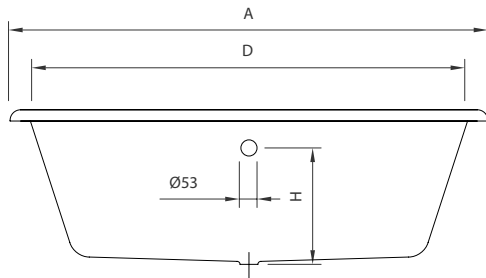

Options:

Outside finishing | Antislip | Tap holes

Hand Gilded feet in Gold, Silver or Copper leaf

Hand Gilded exterior in Gold, Silver or Copper leaf | Mother of Pearl or Glass tile mosaic exterior

1700 x 810

HUDSON

DIMENSÕES - DIMENSIONS (mm)

1700	1700	810	562	1550	660	685	480	460	-	405	-	-	-	-	-	-
	A	B	C	D	E	F	G	H	I	J	L	M	N	O	P	Q

1700	
KG	LT
PESO/WEIGHT 124	VOL. 220

* Opção - Option

Pormenor da ába ~ Rim detail