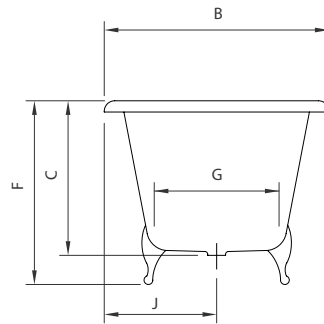

Options:

Outside finishing | Antislip | Tap holes

Hand Gilded feet in Gold, Silver or Copper leaf

Hand Gilded exterior in Gold, Silver or Copper leaf | Mother of Pearl or Glass tile mosaic exterior

1700 x 810

HUDSON

DIMENSÕES - DIMENSIONS (mm)

1700	1700	810	562	1550	660	685	480	460	-	405	-	-	-	-	-	-
	A	B	C	D	E	F	G	H	I	J	L	M	N	O	P	Q

1700	
KG	LT
PESO/WEIGHT 124	VOL. 220

* Opção - Option

Pormenor da ába ~ Rim detail